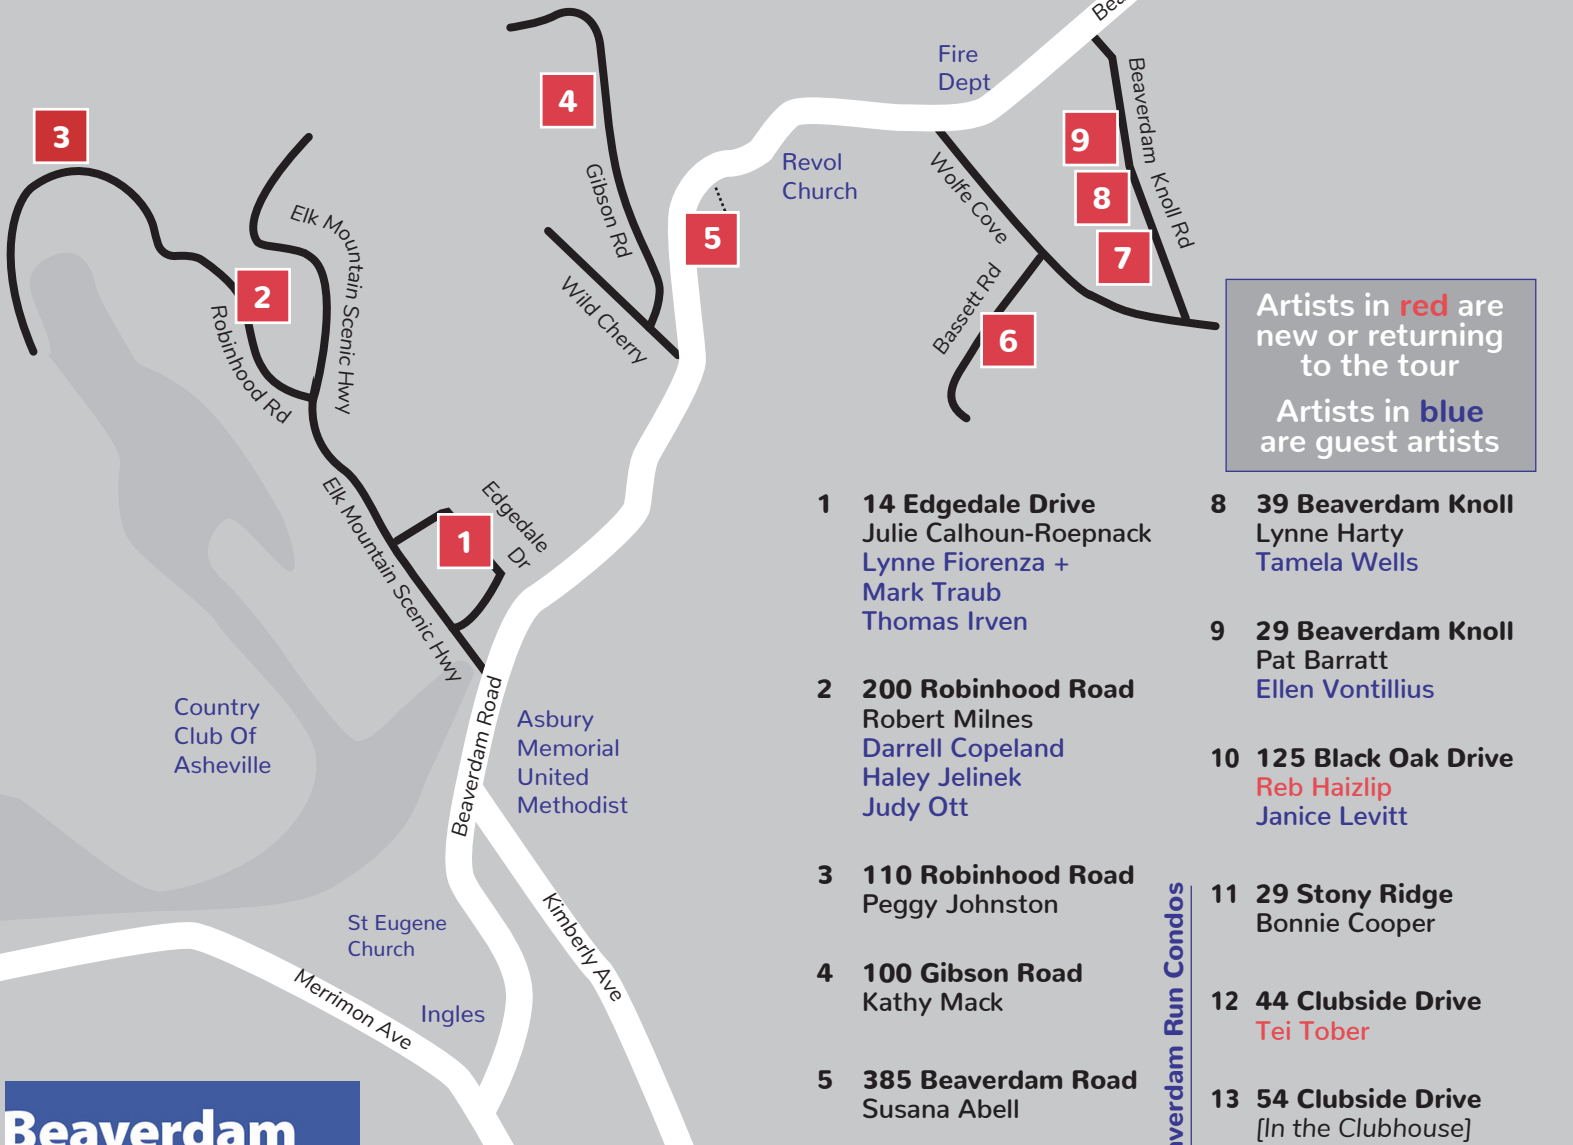

WNC's largest selection
& most experienced staff

365 Merrimon Avenue
blackbirdframe.com
828-225-3117

BLACK BIRD
FRAME & ART

Custom Framing • Art • Gifts • Home Decor • Mirrors

Artists in **red** are
new or returning
to the tour

Artists in **blue**
are guest artists

1 14 Edgedale Drive Julie Calhoun-Roepnack Lynne Fiorenza + Mark Traub Thomas Irvén 2 200 Robinhood Road Robert Milnes Darrell Copeland Haley Jelinek Judy Ott 3 110 Robinhood Road Peggy Johnston 4 100 Gibson Road Kathy Mack 5 385 Beaverdam Road Susana Abell 6 10 Bassett Road Annette McAlister 7 49 Beaverdam Knoll Jill Lawrence	8 39 Beaverdam Knoll Lynne Harty Tamela Wells 9 29 Beaverdam Knoll Pat Barratt Ellen Vontillius 10 125 Black Oak Drive Reb Haizlip Janice Levitt 11 29 Stony Ridge Bonnie Cooper 12 44 Clubside Drive Tei Tober 13 54 Clubside Drive [In the Clubhouse] Joanne Bossert Amy Campbell Deb Druhot Patti Fertel 14 3 Webb Cove Road George Handy

In Beaverdam Run Condos

25 artists in
14 locations!
So convenient for
navigation!

Beaverdam
Studio Tour
North Asheville