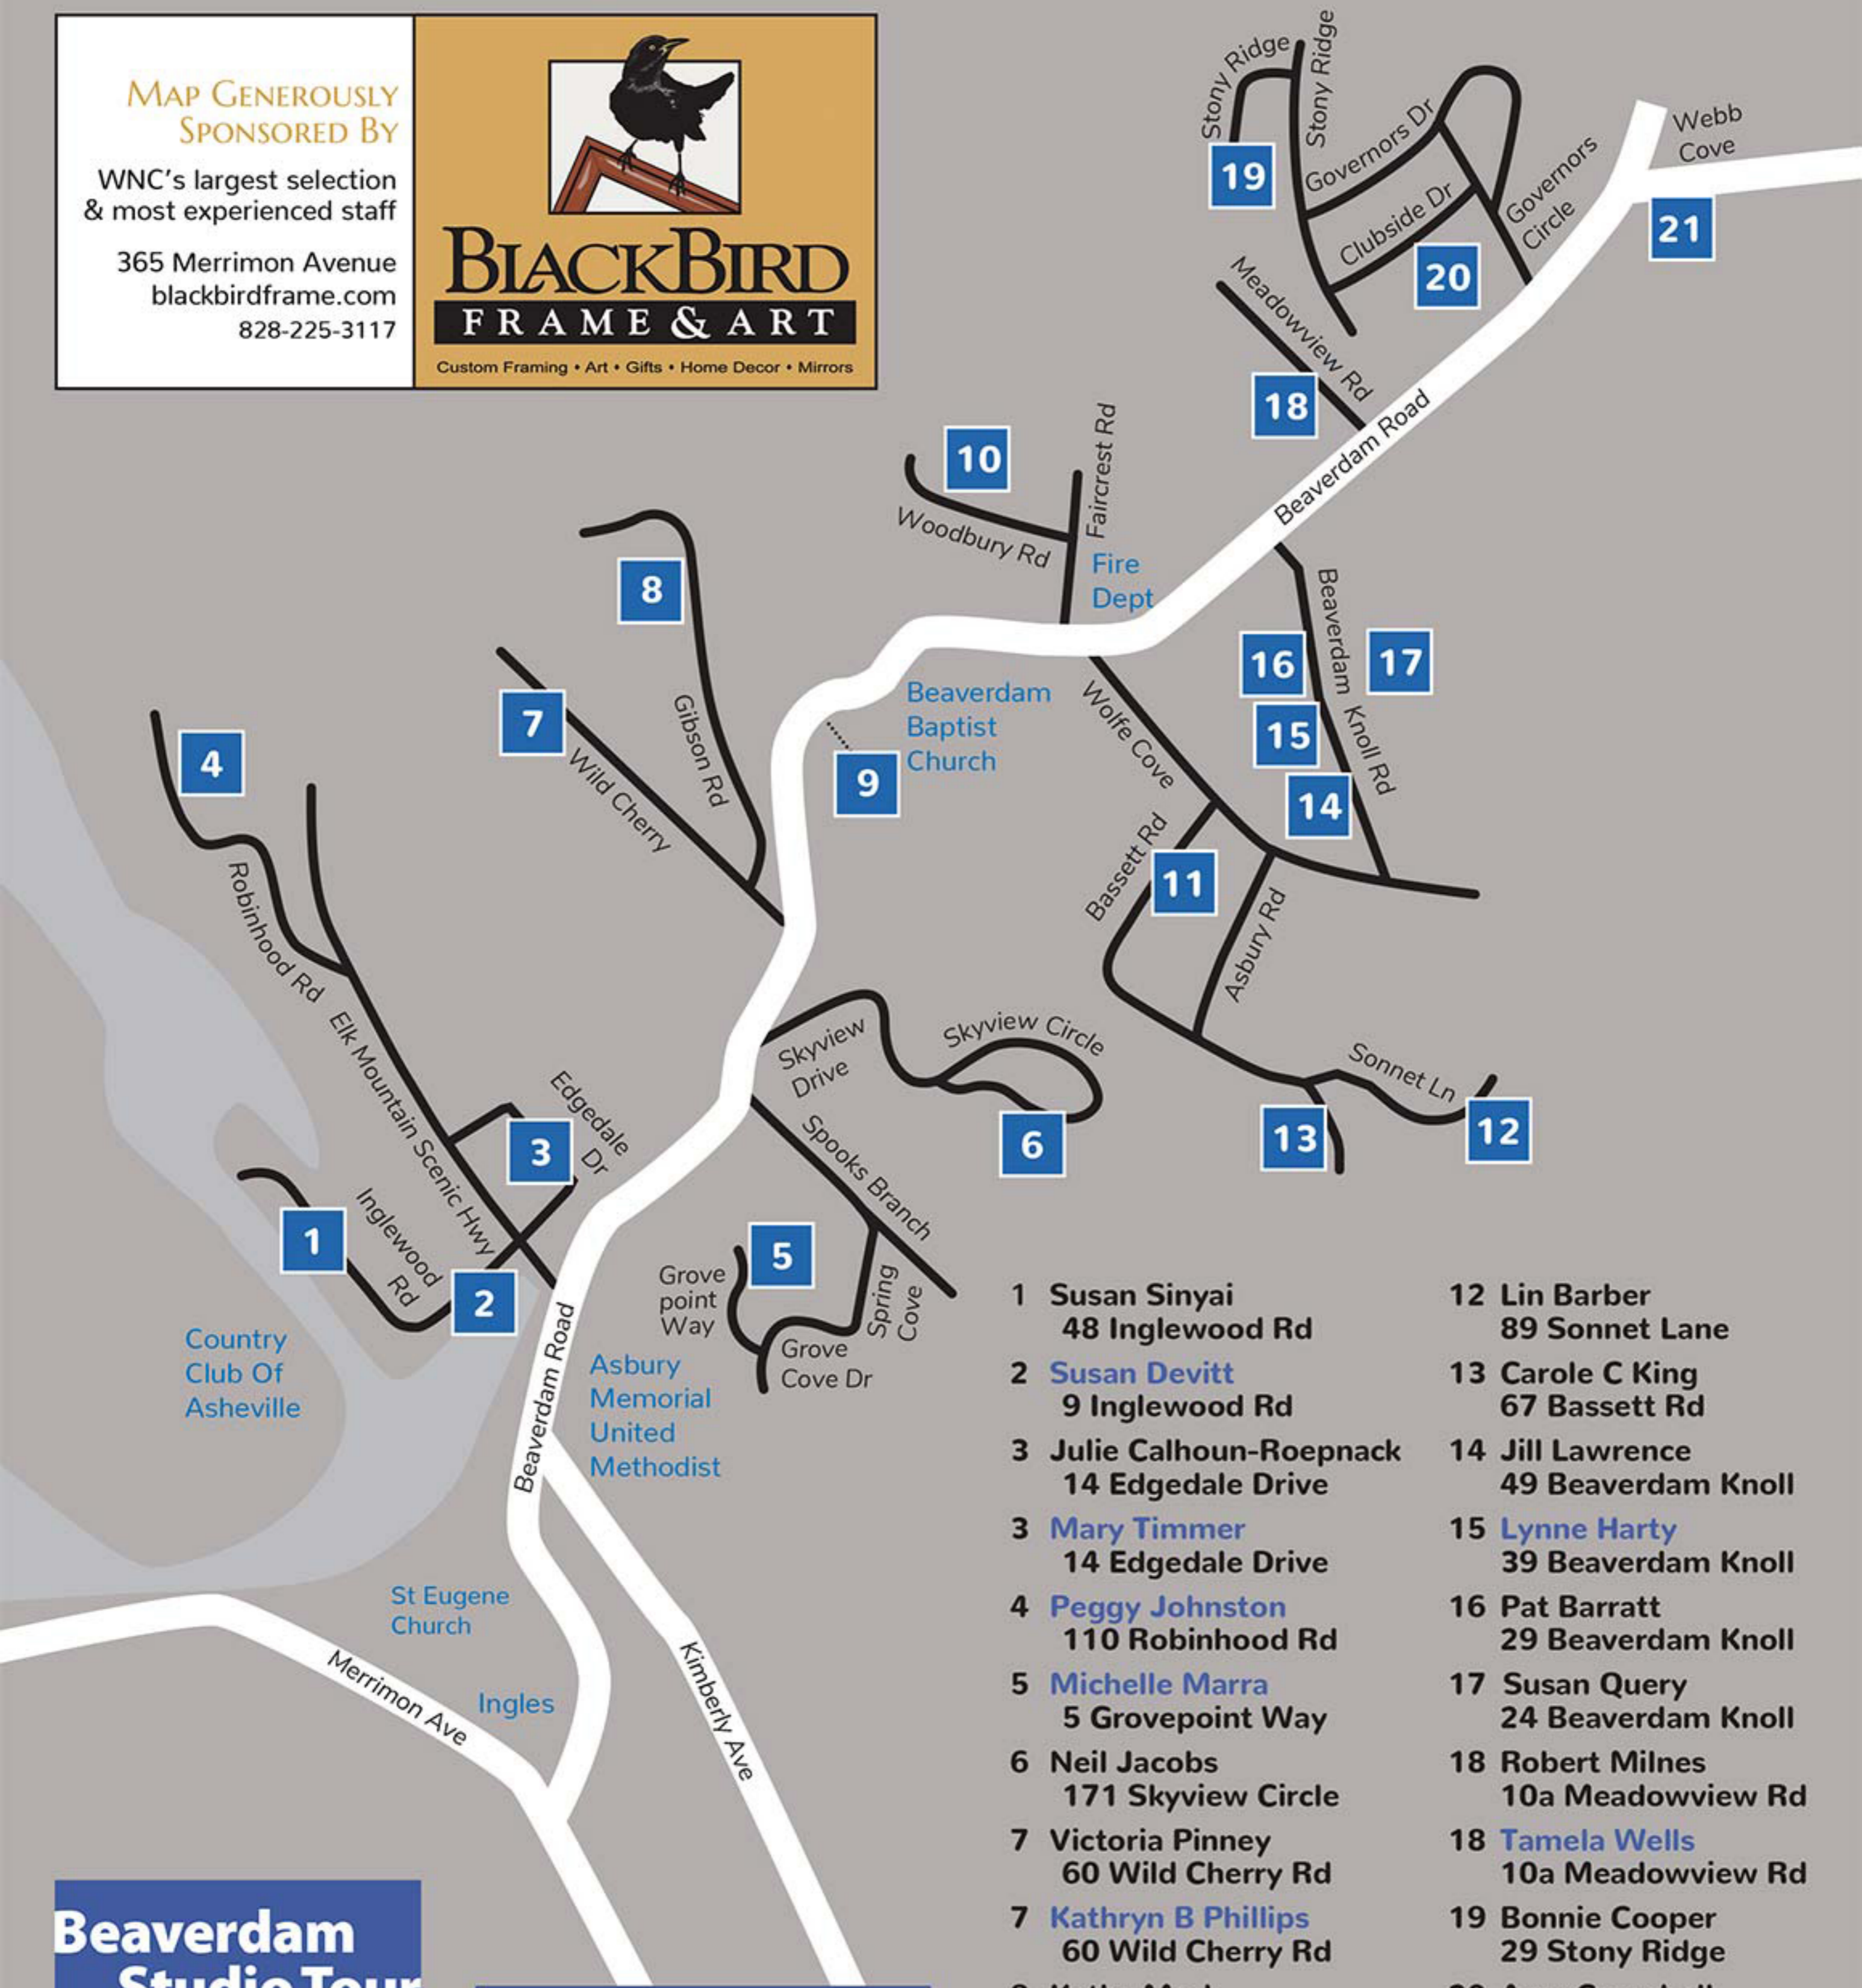

Artists in blue
are new in 2022

- | | |
|---|--|
| 1 Susan Sinyai
48 Inglewood Rd | 12 Lin Barber
89 Sonnet Lane |
| 2 Susan Devitt
9 Inglewood Rd | 13 Carole C King
67 Bassett Rd |
| 3 Julie Calhoun-Roepnack
14 Edgedale Drive | 14 Jill Lawrence
49 Beaverdam Knoll |
| 3 Mary Timmer
14 Edgedale Drive | 15 Lynne Harty
39 Beaverdam Knoll |
| 4 Peggy Johnston
110 Robinhood Rd | 16 Pat Barratt
29 Beaverdam Knoll |
| 5 Michelle Marra
5 Grovepoint Way | 17 Susan Query
24 Beaverdam Knoll |
| 6 Neil Jacobs
171 Skyview Circle | 18 Robert Milnes
10a Meadowview Rd |
| 7 Victoria Pinney
60 Wild Cherry Rd | 18 Tamera Wells
10a Meadowview Rd |
| 7 Kathryn B Phillips
60 Wild Cherry Rd | 19 Bonnie Cooper
29 Stony Ridge |
| 8 Kathy Mack
100 Gibson Rd | 20 Amy Campbell
54 Clubside Drive |
| 9 Susana Abell
385 Beaverdam Rd | 20 Patti Fertel
54 Clubside Drive |
| 10 Reb Haizlip
21 Woodbury Rd | 20 Cathy Stryker
54 Clubside Drive |
| 11 Annette McAlister
10 Bassett Rd | 21 George Handy
3 Webb Cove Rd |